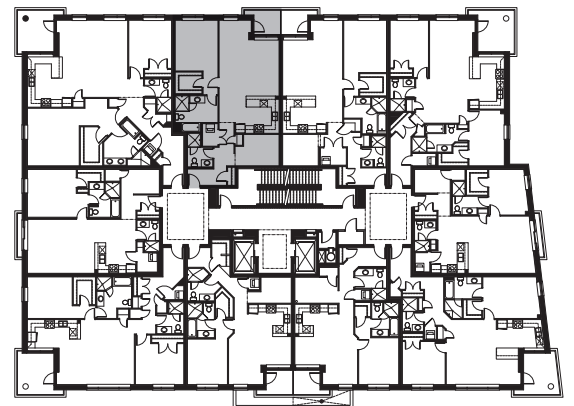

CORTES

The Susanna

1198 SQUARE FEET • 1 BEDROOM PLUS DEN • FLOORS 2-5

FLOORS 2-5