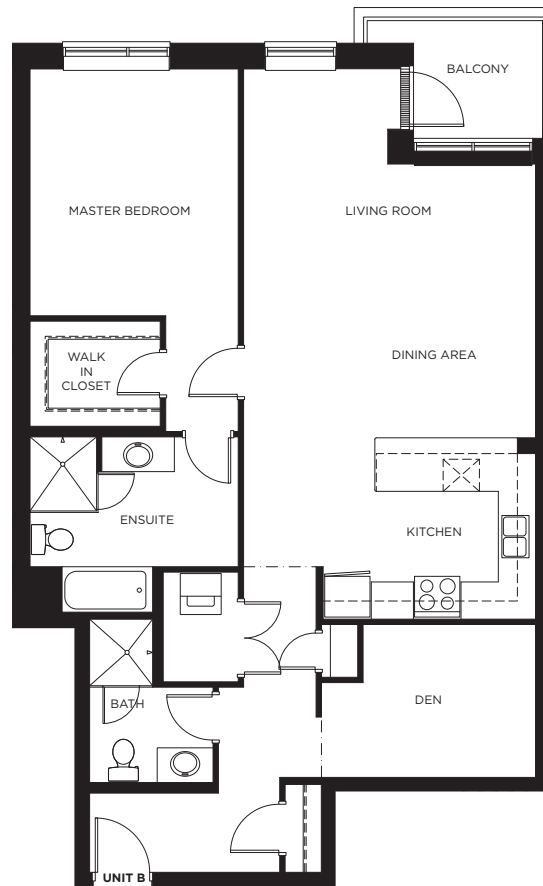

CORTES

The Susanna

1198 SQUARE FEET • 1 BEDROOM PLUS DEN • FLOORS 2-5

FLOORS 2-5